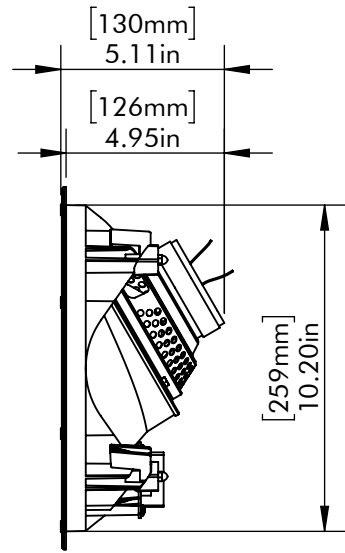

GRILL OFF

MOUNTING LOCKS  
EXTEND 0.375in [9.5mm]  
BEYOND ALL EDGES

SECTION A-A

TWEETER ANGLE 60.00°

TWEETER AIMING: ROTATE SPEAKER ASSEMBLY  
TO AIM TWEETER AT LISTENING POSITION

TWEETER OFFSET

GRILL ON

MAX CEILING  
THICKNESS  
1in [25mm]

CUTOUT DIAMETER  
(WITH TOLERANCE)  
10.38in [263mm]

ML-67i  
DIMENSION  
DRAWING