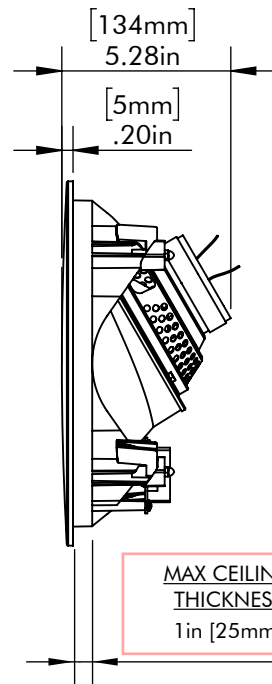

GRILL OFF

MOUNTING LOCKS  
EXTEND 0.375in [9.5mm]  
BEYOND ALL EDGES

SECTION A-A

TWEETER ANGLE 60.00°

TWEETER AIMING: ROTATE SPEAKER ASSEMBLY  
TO AIM TWEETER AT LISTENING POSITION

TWEETER OFFSET

GRILL ON

MAX CEILING  
THICKNESS  
1in [25mm]

CUTOUT DIAMETER  
(WITH TOLERANCE)  
10.38in [263mm]

ML-67i  
DIMENSION  
DRAWING