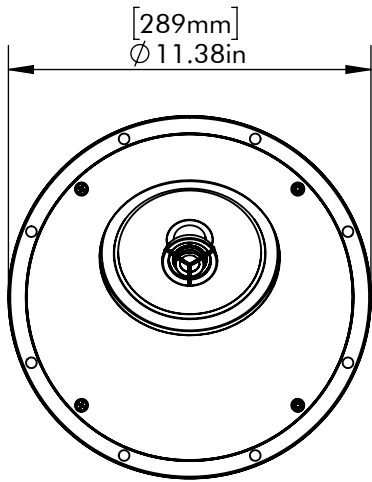

GRILL OFF

MOUNTING LOCKS  
EXTEND 0.375in [9.5mm]  
BEYOND ALL EDGES

SECTION A-A

TWEETER ANGLE 60.00°

TWEETER AIMING: ROTATE SPEAKER ASSEMBLY  
TO AIM TWEETER AT LISTENING POSITION

TWEETER OFFSET

GRILL ON

MAX CEILING  
THICKNESS  
1in [25mm]

CUTOUT DIAMETER  
(WITH TOLERANCE)  
10.38in [263mm]

ML-67i  
DIMENSION  
DRAWING