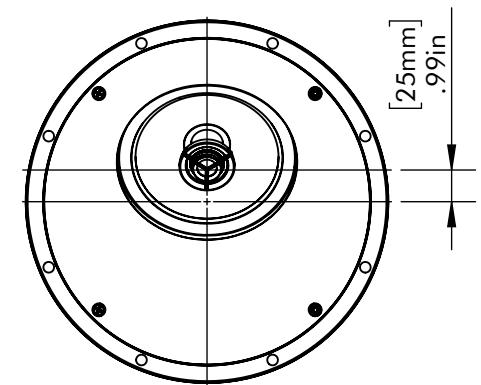

GRILL OFF

MOUNTING LOCKS  
EXTEND 0.375in [9.5mm]  
BEYOND ALL EDGES

SECTION A-A

TWEETER ANGLE 60.00°

TWEETER AIMING: ROTATE SPEAKER ASSEMBLY  
TO AIM TWEETER AT LISTENING POSITION

TWEETER OFFSET

GRILL ON

MAX CEILING  
THICKNESS  
1in [25mm]

CUTOUT DIAMETER  
(WITH TOLERANCE)  
10.38in [263mm]

ML-67i  
DIMENSION  
DRAWING