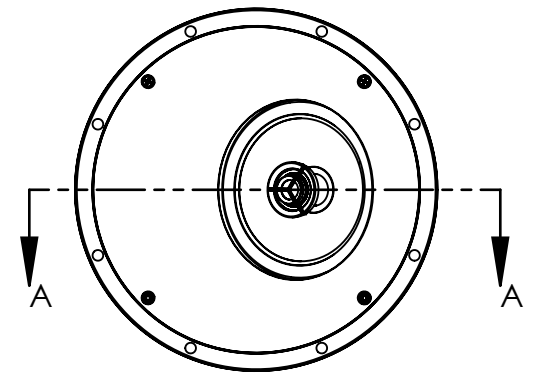

GRILL OFF

MOUNTING LOCKS  
EXTEND 0.375in [9.5mm]  
BEYOND ALL EDGES

SECTION A-A

TWEETER ANGLE 60.00°

TWEETER AIMING: ROTATE SPEAKER ASSEMBLY  
TO AIM TWEETER AT LISTENING POSITION

TWEETER OFFSET

GRILL ON

MAX CEILING  
THICKNESS  
1in [25mm]

CUTOUT DIAMETER  
(WITH TOLERANCE)  
10.38in [263mm]

ML-67i  
DIMENSION  
DRAWING